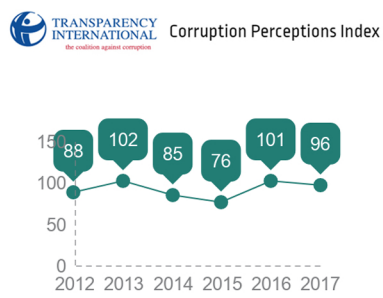

THAILAND'S INTERNATIONAL RANKING

Organisations	Indexes	2008	2009	2010	2011	2012	2013	2014	2015	2016	2017	2018
		2008-2009	2009-2010	2010-2011	2011-2012	2012-2013	2013-2014	2014-2015	2015-2016	2016-2017	2017-2018	2018-2019
World Bank Group	Ease of doing business index	15/178	13/181	12/183	19/183	17/183	18/185	18/189	26/189	49/189	46/190	26/190
IMD World Competitiveness Center	World Competitiveness Yearbook Ranking	27/55	26/57	26/58	27/59	30/59	27/60	29/60	30/61	28/61	27/63	
World Economic Forum	Global Competitiveness Index	34/134	36/133	38/139	39/142	38/144	37/148	31/144	32/140	34/138	32/137	
Bloomberg	Misery Index								60/60	63/63	65/65	
World Economic Forum	Networked Readiness Index	47/134	47/133	59/138		77/142	74/144	67/148	67/143	62/139		
United Nations	E-Government Development Index	64/183		76/184		92/191		102/193		77/193		
US News	Best Countries to Start a business									1/60	1/80	1/80
OECD	PISA Score								Science 54/70 Reading 57/70 Math 54/70			
Transparency International	Corruption Perceptions Index	80/180	84/180	78/178	80/182	88/174	102/175	85/174	76/167	101/176		
Cornell University, INSEAD and the World Intellectual Property Organization (WIPO)	The Global Innovation Index	44-130	60/132		48/125	57/141	57/142	48/143	55/141	52/128	51/127	
Corporate Knights	Measuring Sustainability Disclosure						40/45	27/46	17/45	13/45	10/55	