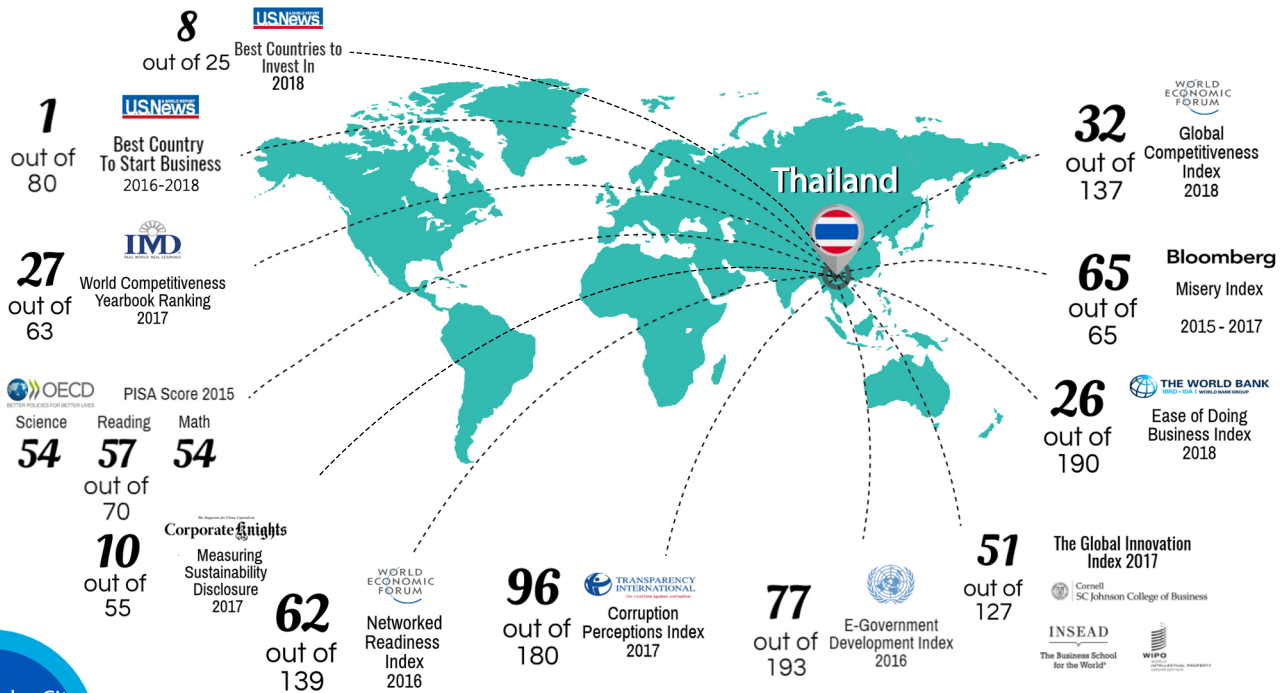

THAILAND'S INTERNATIONAL RANKING

Organisations	Indexes	2008	2009	2010	2011	2012	2013	2014	2015	2016	2017	2018
		2008-2009	2009-2010	2010-2011	2011-2012	2012-2013	2013-2014	2014-2015	2015-2016	2016-2017	2017-2018	2018-2019
World Bank Group	Ease of doing business index	15/178	13/181	12/183	19/183	17/183	18/185	18/189	26/189	49/189	46/190	26/190
IMD World Competitiveness Center	World Competitiveness Yearbook Ranking	27/55	26/57	26/58	27/59	30/59	27/60	29/60	30/61	28/61	27/63	
World Economic Forum	Global Competitiveness Index	34/134	36/133	38/139	39/142	38/144	37/148	31/144	32/140	34/138	32/137	
Bloomberg	Misery Index								60/60	63/63	65/65	
World Economic Forum	Networked Readiness Index	47/134	47/133	59/138		77/142	74/144	67/148	67/143	62/139		
United Nations	E-Government Development Index	64/183		76/184		92/191		102/193		77/193		
US News	Best Countries to Start a business									1/60	1/80	1/80
OECD	PISA Score								Science 54/70 Reading 57/70 Math 54/70			
Transparency International	Corruption Perceptions Index	80/180	84/180	78/178	80/182	88/174	102/175	85/174	76/167	101/176		
Cornell University, INSEAD and the World Intellectual Property Organization (WIPO)	The Global Innovation Index	44-130	60/132		48/125	57/141	57/142	48/143	55/141	52/128	51/127	
Corporate Knights	Measuring Sustainability Disclosure						40/45	27/46	17/45	13/45	10/55	